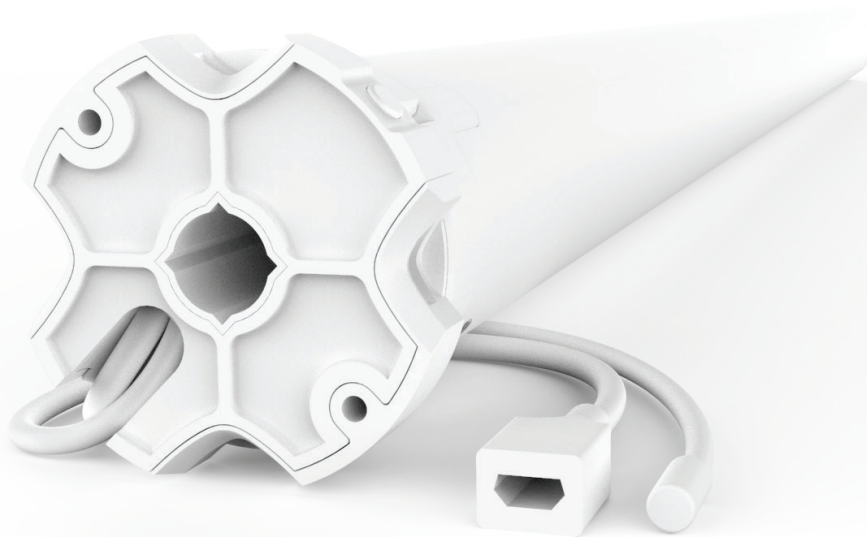

AUTOMATE™

5V Li-ion EQ 3.0

Rechargeable. Battery-powered. Efficient installation.
This wire-free motor's built-in rechargeable lithium-ion battery is perfect for medium to large shade applications.

BI-DIRECTIONAL COMMUNICATION

SIMPLIFIED SETUP

Whether using a remote control or app for shade setup, Automate programming instructions are streamlined to have your shades moving as quickly as possible.

FAVORITE POSITIONING

Add a programmable shade position in addition to the upper and lower limits that can be defined as your "favorite".

PRECISE LIMIT ADJUSTMENT

Incremental steps during limit setting allows for precise positioning of the shade.

EXTRA QUIET

Variable speed and soft-stop function makes this the quietest Automate motor yet.

5 YEAR WARRANTY