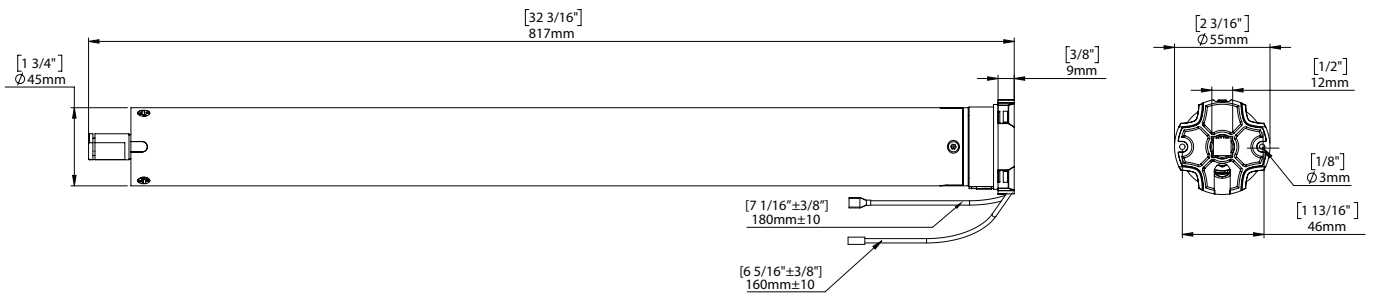

DIMENSIONS

COMPATIBLE PARTS

Tubes

Crown & Drives

Adaptors

2"	MTCRDR-45-2SW
2-1/2"	MTCRDR-45-2.5
3-1/4"	MTCRDR-45-3.25
S60 Tube	RB56-0336-050502
S80 Tube	RB56-0138-050508

- MTDRA-LT50
- MTAD-45-SL
- MTAD-45-RS
- MSBM6-SL
- MSBM6-SLW
- RE0020803
- RE0022702